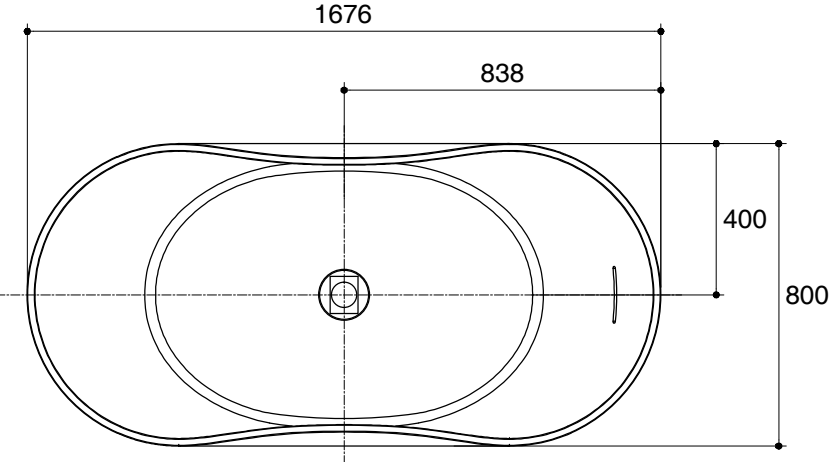

Dimensions are approximate.

Unit: mm

SKU	K-1800X-0
Name	ABRAZO
Description	LITHOCAST FREESTANDING BATH

KOHLER

*The recommended dimension for installation can be adjusted according to user preferences and layout.