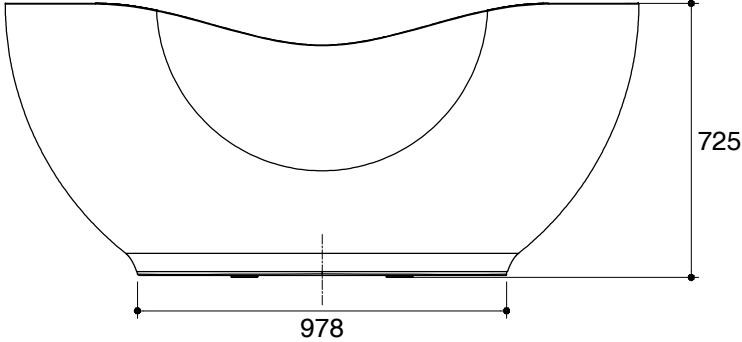

Dimensions are approximate.

Unit: mm

SKU	K-1800X-0
Name	ABRAZO
Description	LITHOCAST FREESTANDING BATH

KOHLER

*The recommended dimension for installation can be adjusted according to user preferences and layout.