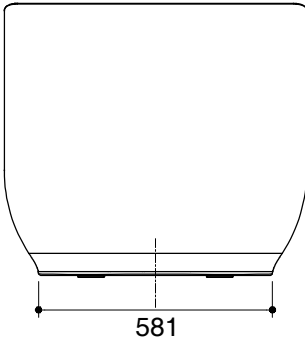

Dimensions are approximate.

Unit: mm

SKU	K-1800X-0
Name	ABRAZO
Description	LITHOCAST FREESTANDING BATH

KOHLER

*The recommended dimension for installation can be adjusted according to user preferences and layout.